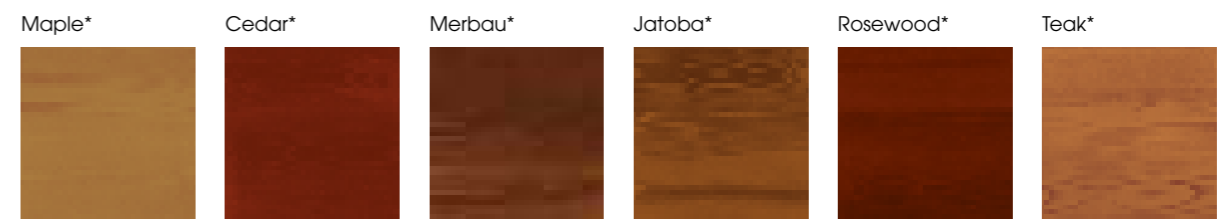

Timber Coat™ is only available on Modern and Modern Straight Line designs.

A STYLISH RANGE OF CONTEMPORARY & TIMELESS FINISHES EXCLUSIVE TO **b&d Panelift Icon.**

Create a visually stunning statement, with the shimmering effects cleverly designed to subtly change in appearance as light conditions alter throughout the day.

Created by Dulux® to withstand even the harshest Australian conditions.

Additional Dulux colours also available, contact B&D® for more details.